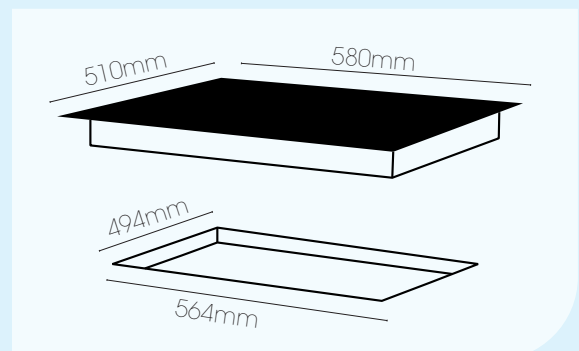

## 600MM CERAMIC FRAMELESS HOB HX-1-6NF-CER

- Ceramic Hob
- 9 Power Settings
- Knob Control
- 4 Heat Settings
- Easy Clean Surface
- Excessive Heat Protection
- Heat Indicators
- 25A Electrical Outlet